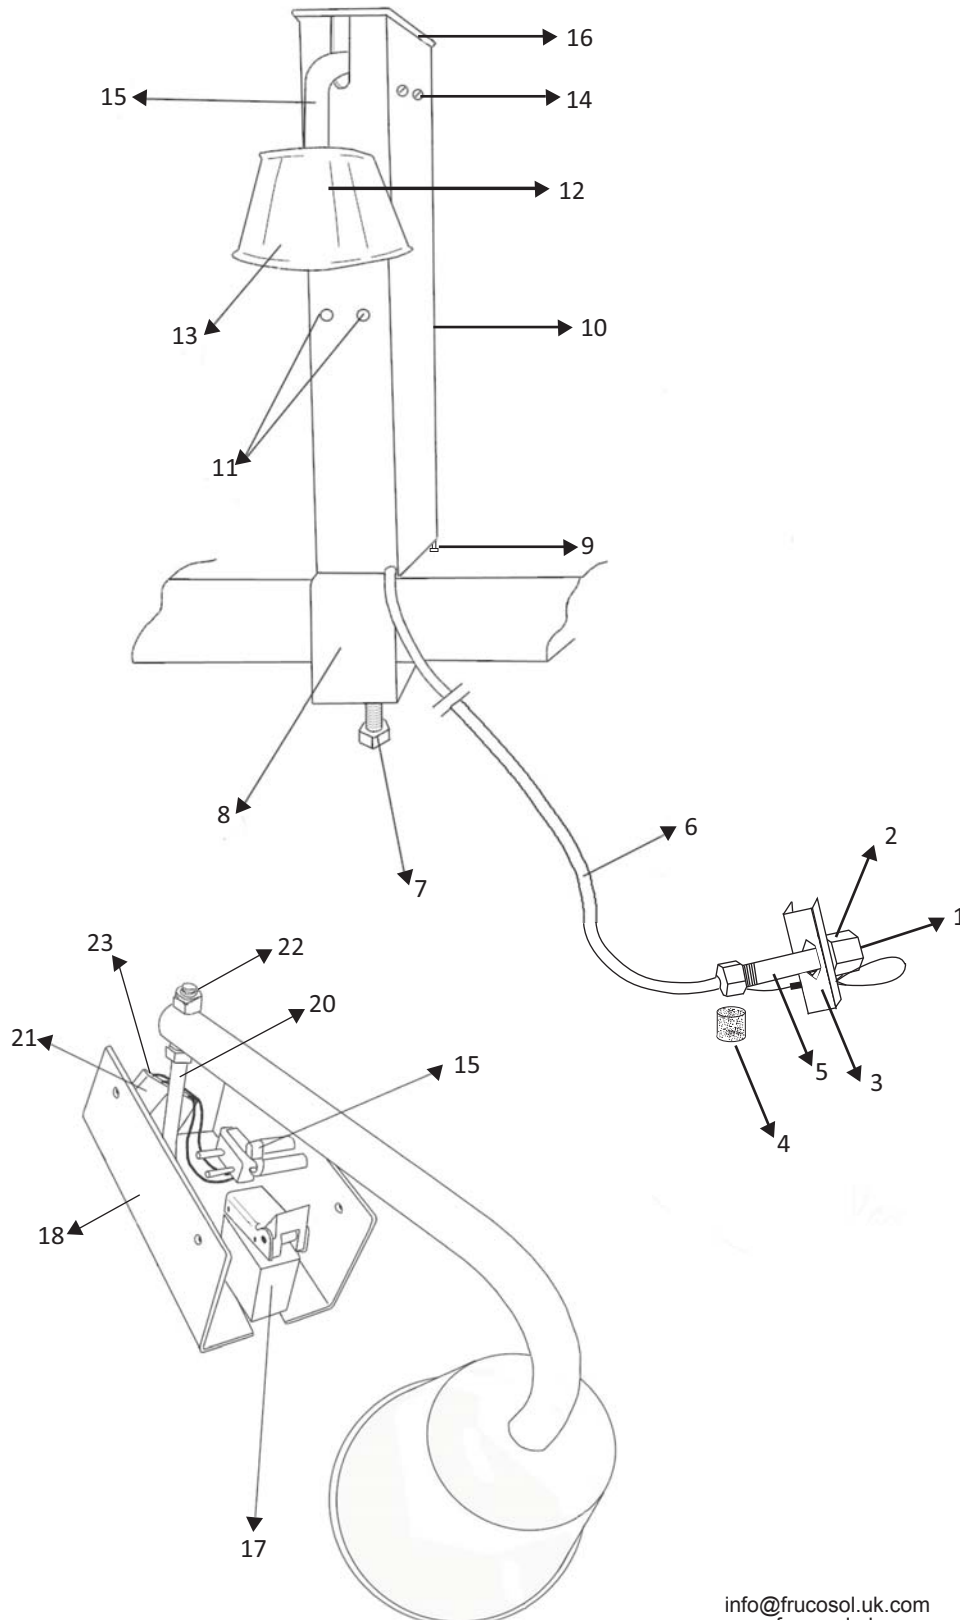

GF1000 — Glasses Cooler Spare Parts

GF1000 — Glasses Cooler Spare Parts

REF	NO	GF1000 — Glasses Cooler Spare Parts	Price
gf1000-001	1	Rubber ring	£3.00
gf1000-002	2	Nut	£30.00
gf1000-003	3	Tightening part	£18.00
gf1000-004	4	Filter	£13.00
gf1000-005	5	Rod	£28.00
gf1000-006	6	Hose	£128.00
gf1000-007	7	Screw	£2.00
gf1000-008	8	Fixing part	£58.00
gf1000-008-B		Fixing part B	£44.00
gf1000-009	9	Screw M8*30	£2.00
gf1000-010	10	Cover	£152.00
gf1000-011	11	LED lights	£9.00
gf1000-012	12	Diffuser	£42.00
gf1000-013	13	Hood	£50.00
gf1000-014	14	Valve	£1.00
gf1000-015	15	Neck Hood	£78.00
gf1000-016	16	Lid	£9.00
gf1000-017	17	Valve	£94.00
gf1000-018	18	Internal frame	£36.00
gf1000-019	19	Security micro	£13.00
gf1000-020	20	Screw M6*80	£6.00
gf1000-021	21	Battery holder	£9.00
gf1000-022	22	Nut M6	£2.00
gf1000-023	23	Battery	£2.00