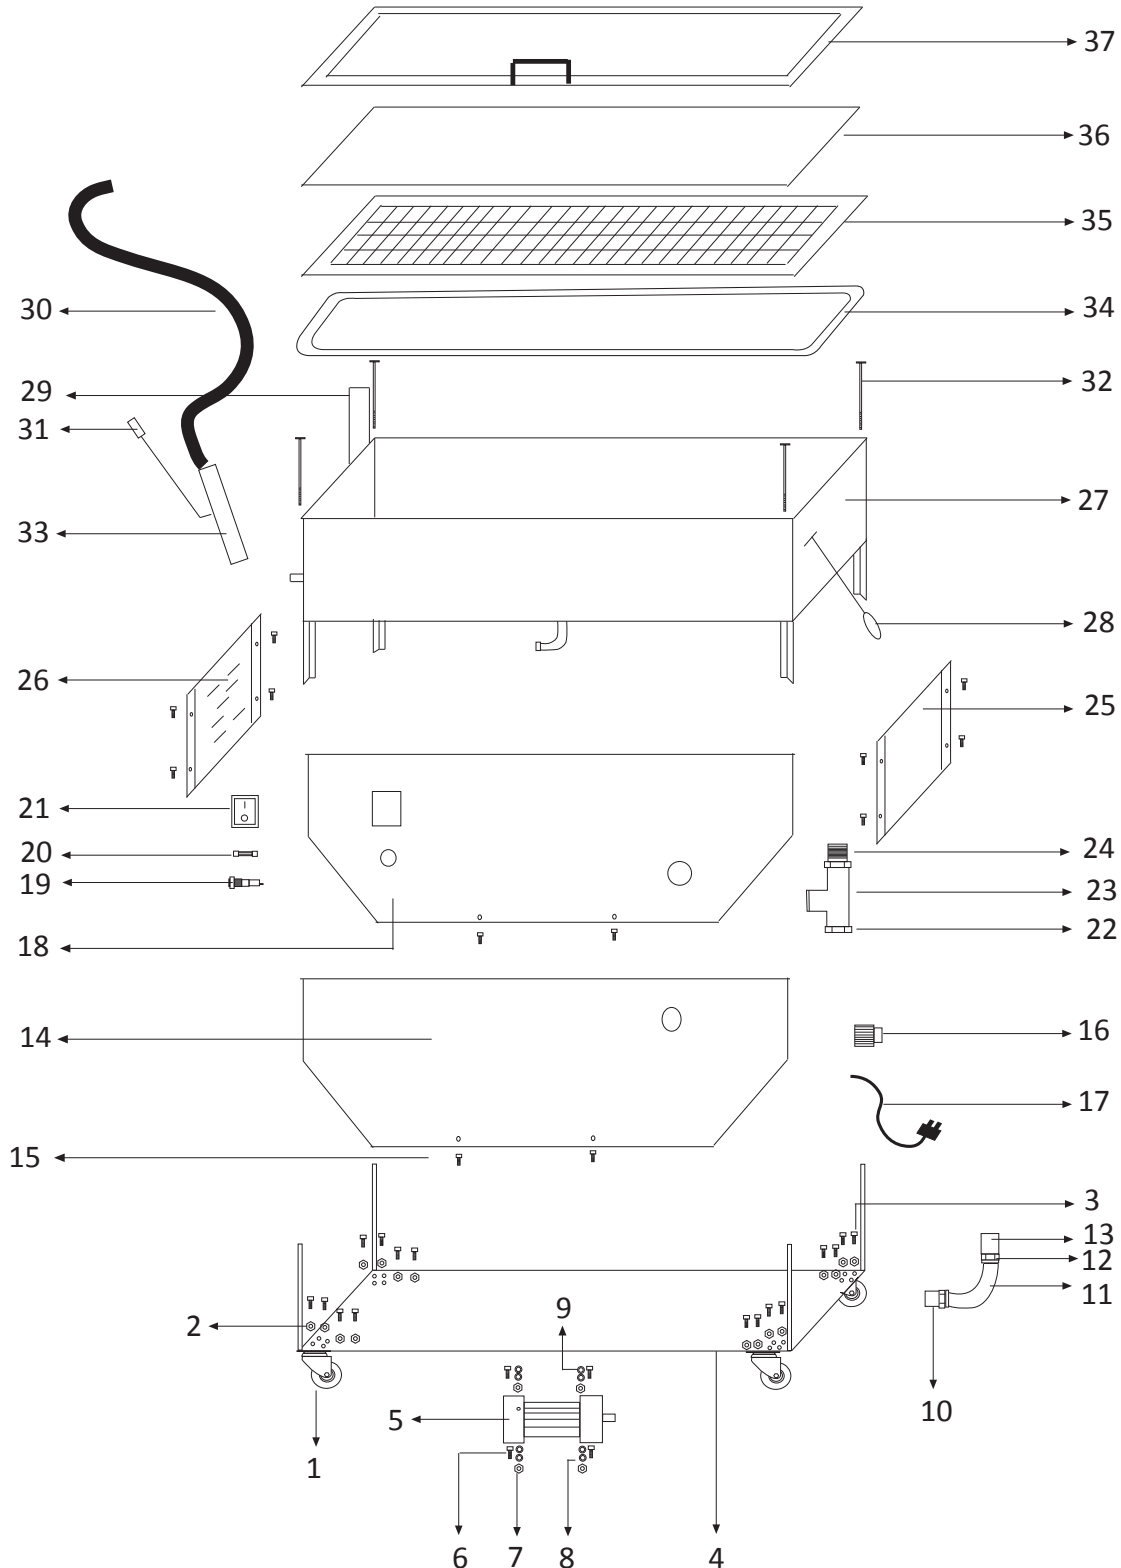

Frucosol SF-5000 Oil Filter Diagram

Frucosol SF-5000 Oil Filter Diagram

REF	NO	Frucosol SF-5000 Oil Filter Diagram	Price
sf5000-001	1	Wheel	£38.00
sf5000-002	2	Nut M6	£1.20
sf5000-003	3	Screw M6*10	£1.00
sf5000-004	4	Lower chamber	£516.00
sf5000-005	5	Motor	£1.140.00
sf5000-006	6	Screw M8*20	£1.00
sf5000-007	7	Nut M8	£1.20
sf5000-008	8	Grower washer M8	£1.20
sf5000-009	9	Washer M8	£1.00
sf5000-010	10	Reduction	£36.00
sf5000-011	11	Motor hose	£162.00
sf5000-012	12	Reduction	£36.00
sf5000-013	13	Sleeve	£30.00
sf5000-014	14	Back cover	£8.00
sf5000-015	15	Screw M5*10	£1.00
sf5000-016	16	Network cable cover	£12.00
sf5000-017	17	Network cable	£24.00
sf5000-018	18	Front cover	£96.00
sf5000-019	19	Fuse holder	£6.00
sf5000-020	20	Fuse	£1.00
sf5000-021	21	Switch	£8.00
sf5000-022	22	Cap	£42.00
sf5000-023	23	T tube	£150.00
sf5000-024	24	Reduction	£60.00
sf5000-025	25	Right cover	£36.00
sf5000-026	26	Left cover	£50.00
sf5000-027	27	Upper chamber	£620
sf5000-028	28	Handle ball	£18.00
sf5000-029	29	Base hose	£48.00
sf5000-030	30	Hose	£520.00
sf5000-031	31	Hose ball	£24.00
sf5000-032	32	Inox stick	£38.00
sf5000-033	33	Hose outlet	£72.00
sf5000-034	34	Filter rubber	£82.00
sf5000-035	35	Inox filter	£140.00
sf5000-036	36	Filter	£2.00
sf5000-037	37	Carbon filter	£6.00
sf5000-038	38	Inox frame	£108.00