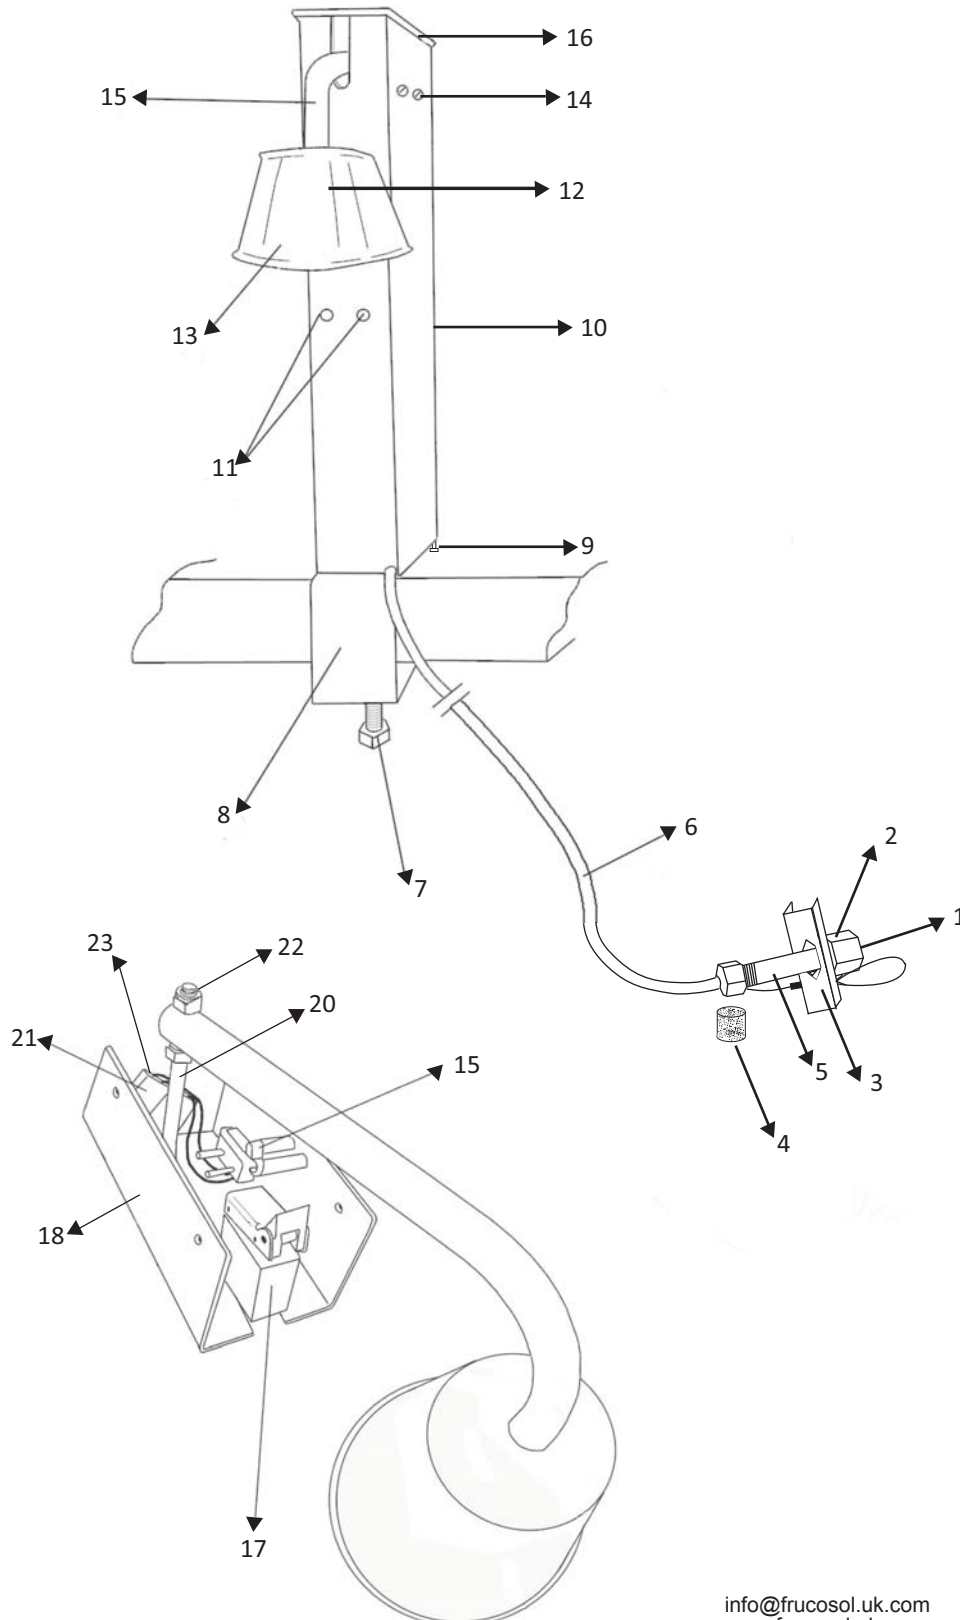

GF1000 — Glasses Cooler Spare Parts

GF1000 — Glasses Cooler Spare Parts

REF	NO	GF1000 — Glasses Cooler Spare Parts	Price
gf1000-001	1	Rubber ring	£3.40
gf1000-002	2	Nut	£33.00
gf1000-003	3	Tightening part	£19.80
gf1000-004	4	Filter	£14.40
gf1000-005	5	Rod	£30.80
gf1000-006	6	Hose	£140.80
gf1000-007	7	Screw	£2.20
gf1000-008	8	Fixing part	£63.80
gf1000-008-B		Fixing part B	£48.40
gf1000-009	9	Screw M8*30	£2.20
gf1000-010	10	Cover	£189.20
gf1000-011	11	LED lights	£10.00
gf1000-012	12	Diffuser	£46.20
gf1000-013	13	Hood	£55.00
gf1000-014	14	Valve	£1.20
gf1000-015	15	Neck Hood	£85.80
gf1000-016	16	Lid	£10.00
gf1000-017	17	Valve	£103.40
gf1000-018	18	Internal frame	£39.60
gf1000-019	19	Security micro	£14.40
gf1000-020	20	Screw M6*80	£6.60
gf1000-021	21	Battery holder	£10.00
gf1000-022	22	Nut M6	£2.20
gf1000-023	23	Battery	£2.20