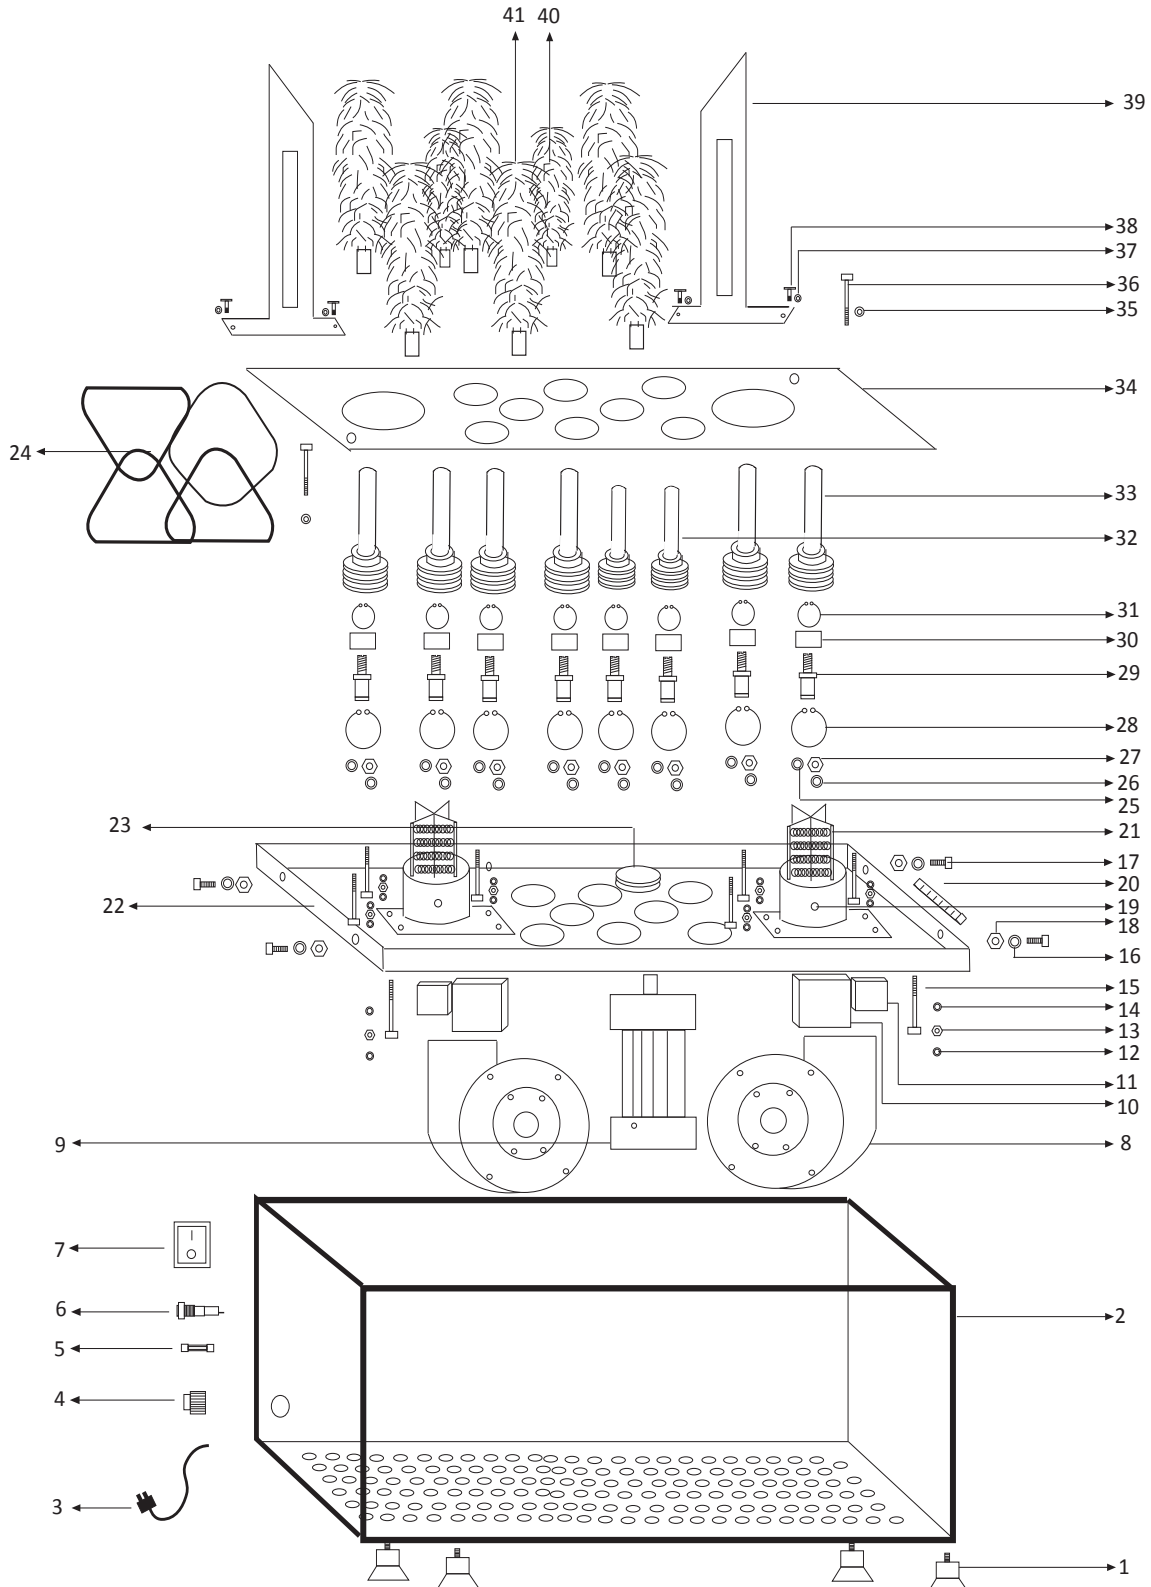

Frucosol SV-2000 Glass Dryer & Polisher Diagram

Frucosol SV-2000 Cutlery Dryer & Polisher Diagram

REF	NO	Frucosol SV-2000 Cutlery Dryer & Polisher	Price
sv2000-001	1	Rubber foot	£13.20
sv2000-002	2	Lower cover	POA
sv2000-003	3	Network cable	£26.40
sv2000-004	4	Network cable cover	£13.20
sv2000-005	5	Fuse	£1.20
sv2000-006	6	Fuse holder	£6.60
sv2000-007	7	Switch	£8.80
sv2000-008	8	Fan	£132.00
sv2000-009	9	Motor	£480.00
sv2000-010	10	Motor capacitor	£44.00
sv2000-011	11	Fan capacitor	£44.00
sv2000-012	12	Grower washer M4	£1.40
sv2000-013	13	Nut M4	£1.40
sv2000-014	14	Washer M4	£1.20
sv2000-015	15	Screw M4*25	£1.20
sv2000-016	16	Washer M5	£1.20
sv2000-017	17	Screw M5*10	£1.20
sv2000-018	18	Nut M5	£1.40
sv2000-019	19	Heating element cover	£35.20
sv2000-020	20	Junction box	POA
sv2000-021	21	Heating element	£144.00
sv2000-022	22	Lower cover lid	POA
sv2000-023	23	Single channel pulley	£39.60
sv2000-024	24	Dragging belt	£105.60
sv2000-025	25	Washer M10	£1.20
sv2000-026	26	Grower washer M10	£1.40
sv2000-027	27	Nut M10	£1.40
sv2000-028	28	Clip B	£6.60
sv2000-029	29	Coiled rivet	£39.60
sv2000-030	30	Bearing	£30.80
sv2000-031	31	Clip A	£6.60
sv2000-032	32	Double channel pulley A	£52.80
sv2000-033	33	Double channel pulley B	£52.80
sv2000-034	34	Upper lid	POA
sv2000-035	35	Washer M4	£1.20
sv2000-036	36	Screw M4*40	£1.20
sv2000-037	37	Washer M4	£1.20
sv2000-038	38	Screw M4*10	£1.20
sv2000-039	39	Air tube	POA
sv2000-040	40	Brush A	£48.40

Prices Plus VAT & Delivery

Frucosol SV-2000 Cutlery Dryer & Polisher Diagram

REF	NO	Frucosol SV-2000 Cutlery Dryer & Polisher	Price
sv2000-041	41	Brush B	£48.40
sv2000-041ef		Superfine brush	£48.40