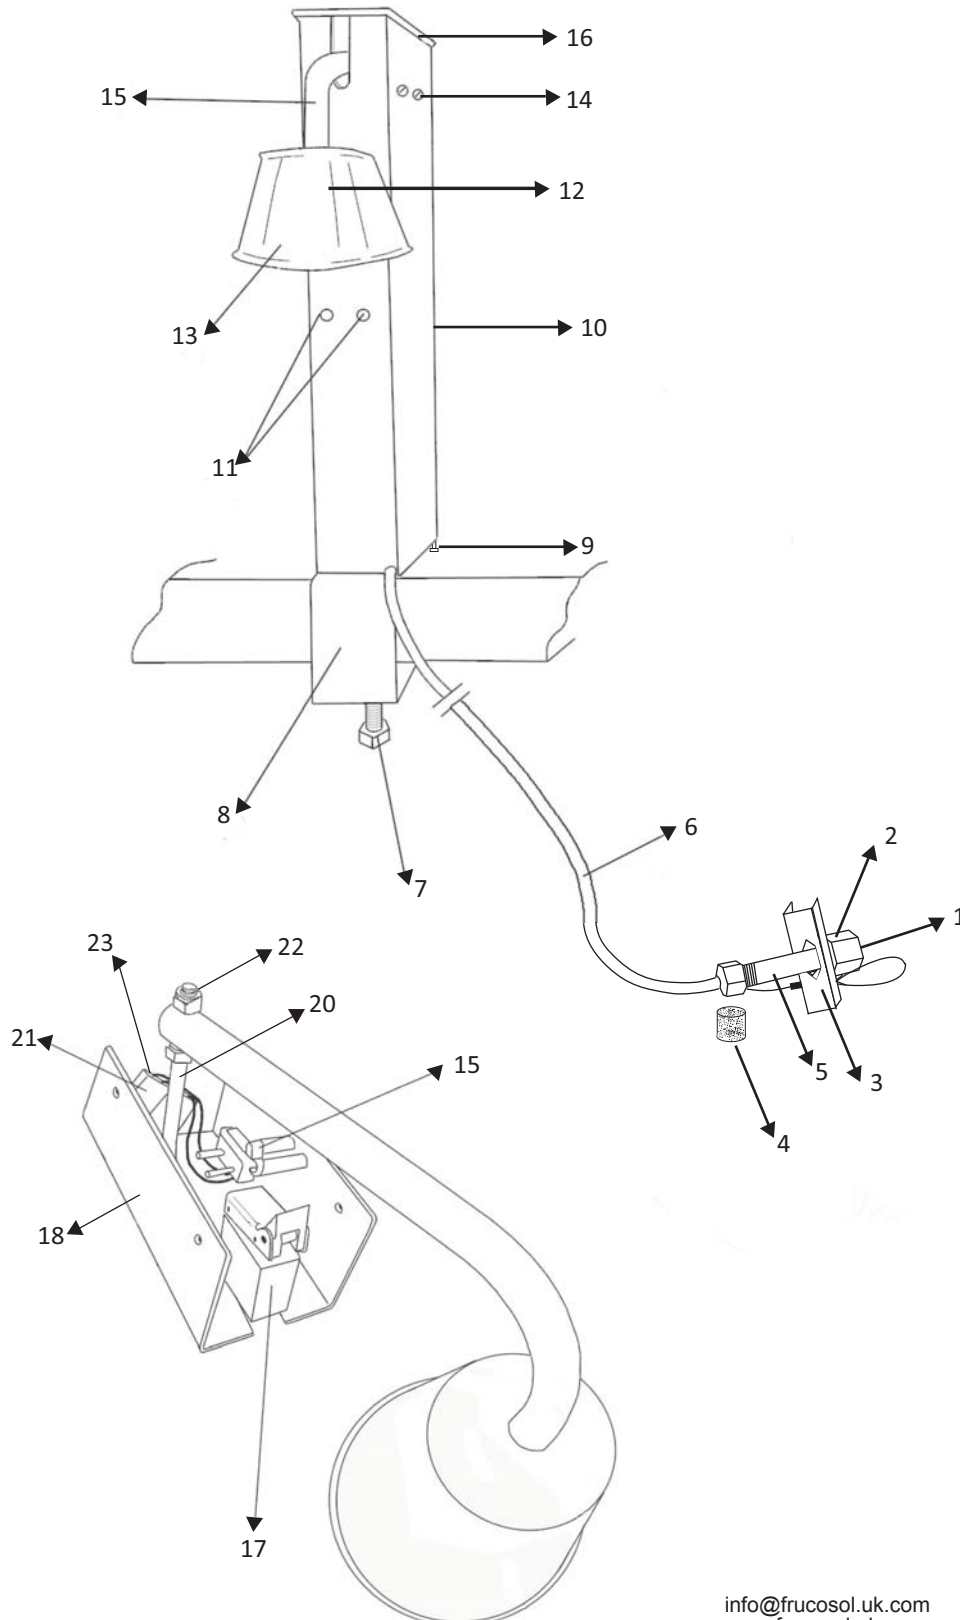

GF1000 — Glasses Cooler Spare Parts

GF1000 — Glasses Cooler Spare Parts

REF	NO	GF1000 — Glasses Cooler Spare Parts	Price
gf1000-001	1	Rubber ring	£3.60
gf1000-002	2	Nut	£34.60
gf1000-003	3	Tightening part	£20.80
gf1000-004	4	Filter	£15.00
gf1000-005	5	Rod	£32.40
gf1000-006	6	Hose	£147.80
gf1000-007	7	Screw	£2.40
gf1000-008	8	Fixing part	£67.00
gf1000-008-B		Fixing part B	£50.80
gf1000-009	9	Screw M8*30	£2.40
gf1000-010	10	Cover	£198.60
gf1000-011	11	LED lights	£10.40
gf1000-012	12	Diffuser	£48.60
gf1000-013	13	Hood	£57.80
gf1000-014	14	Valve	£1.20
gf1000-015	15	Neck Hood	£90.00
gf1000-016	16	Lid	£10.40
gf1000-017	17	Valve	£108.60
gf1000-018	18	Internal frame	£41.60
gf1000-019	19	Security micro	£15.00
gf1000-020	20	Screw M6*80	£7.00
gf1000-021	21	Battery holder	£10.40
gf1000-022	22	Nut M6	£2.40
gf1000-023	23	Battery	£2.40